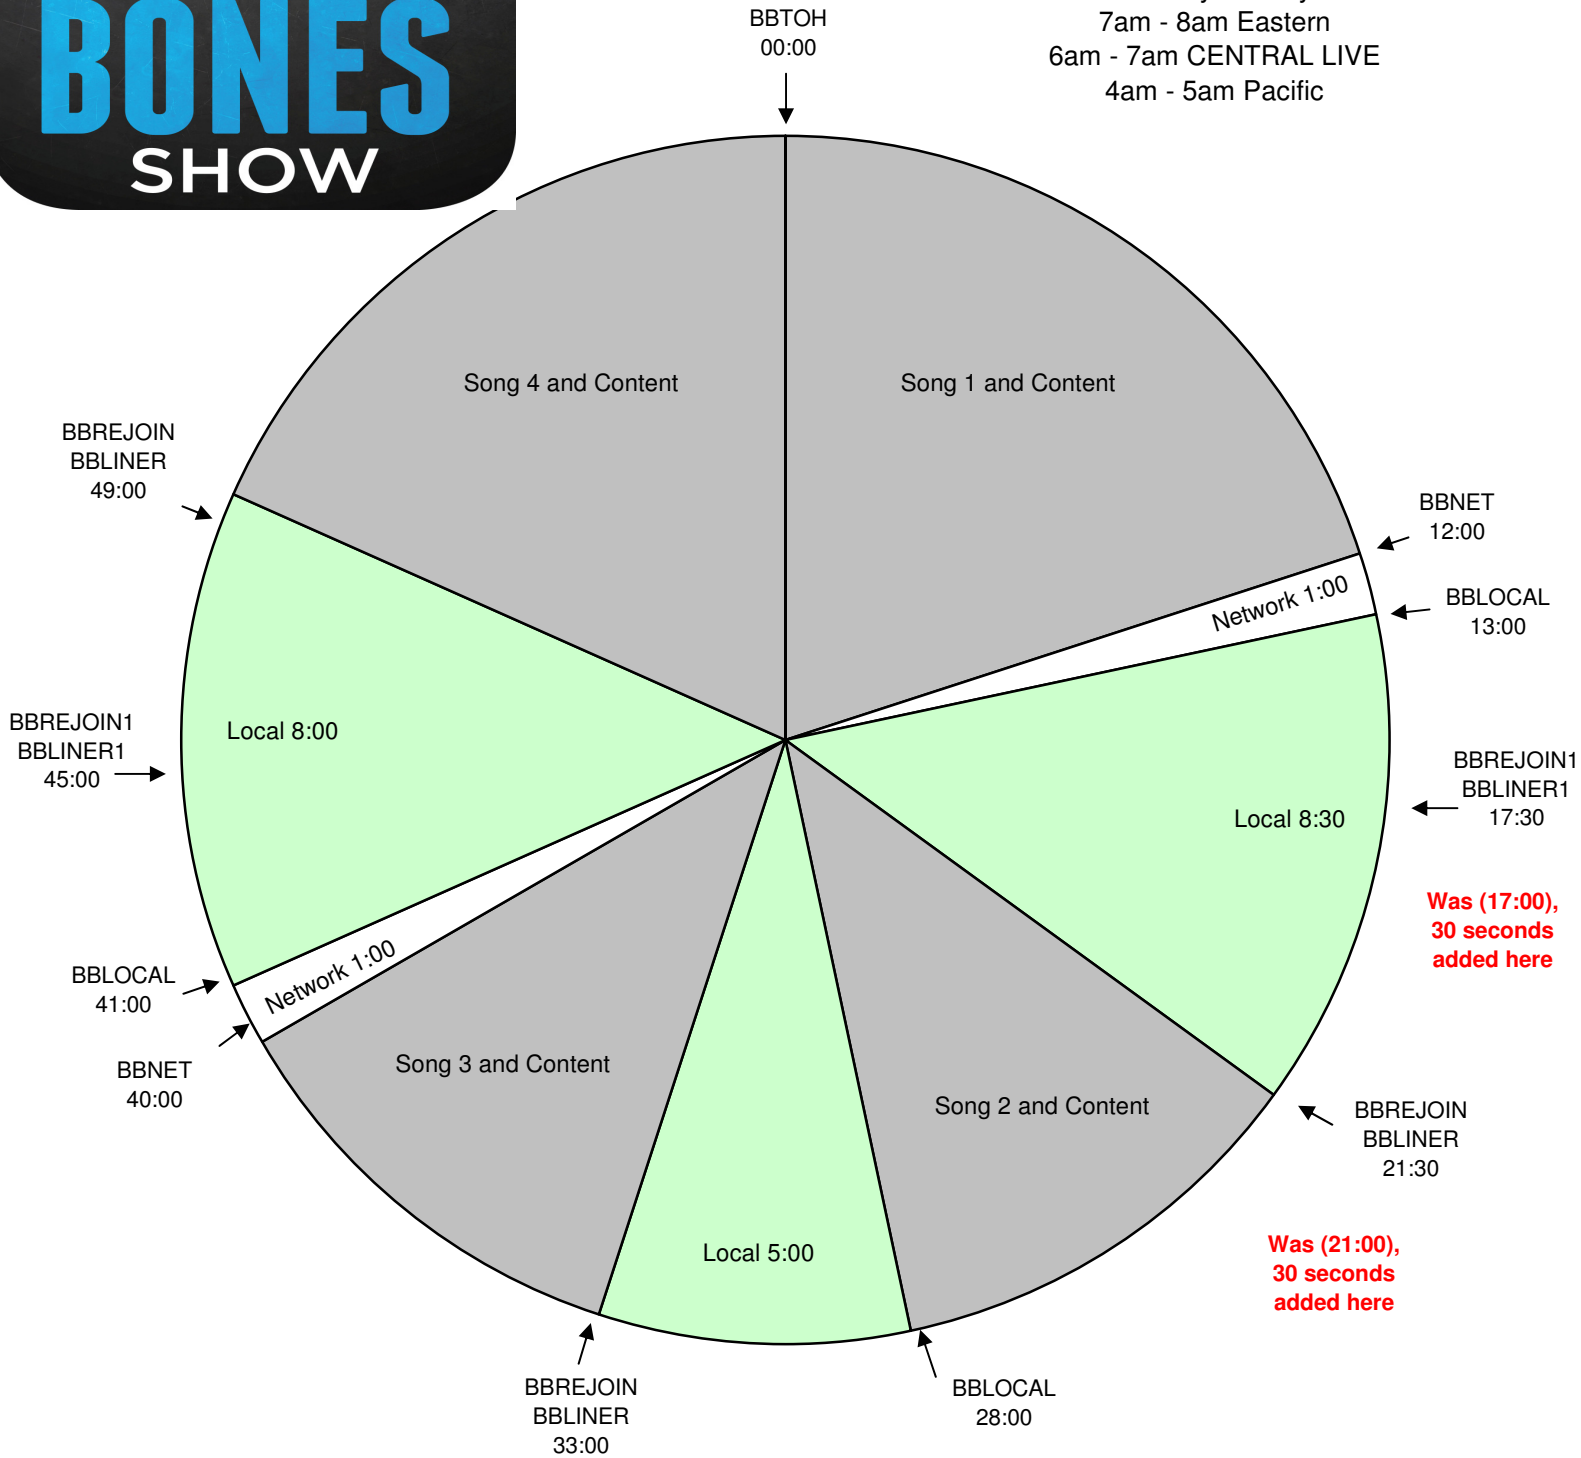

# THE BOBBY BONES SHOW

The Bobby Bones Show  
 Effective February 4th, 2015  
 Premiere XDS PRO4-P Satellite  
 Hour 2  
 Monday - Friday  
 7am - 8am Eastern  
 6am - 7am CENTRAL LIVE  
 4am - 5am Pacific

**All Breaks Float! TOH & BBLINER Also Float!**

Program is live for 5 hours starting at 6am Eastern. Central and Western time zones are welcome to air 5 hours, starting at 5am local time.

Network will program music and talk during the content segments. Stations are welcome to schedule additional songs in the 8 minute local segments

BBLOCAL - Fires local breaks. All breaks float.

BBLINER - Float. Fires locally voiced short show ID - must be exactly 5 second, dry voice

BBLINER1 - Fires locally voiced short show ID - must be exactly 5 second, dry voice

BBREJOIN - Joins the show

BBREJOIN1 - Optional rejoin for 4:30 local break in 1st break, 4:00 in 3rd break.

BBTOH - Float. Fires locally produced top of hour ID - network will go silent for :15

BBCONTEST - For iHeartMedia Stations Contesting